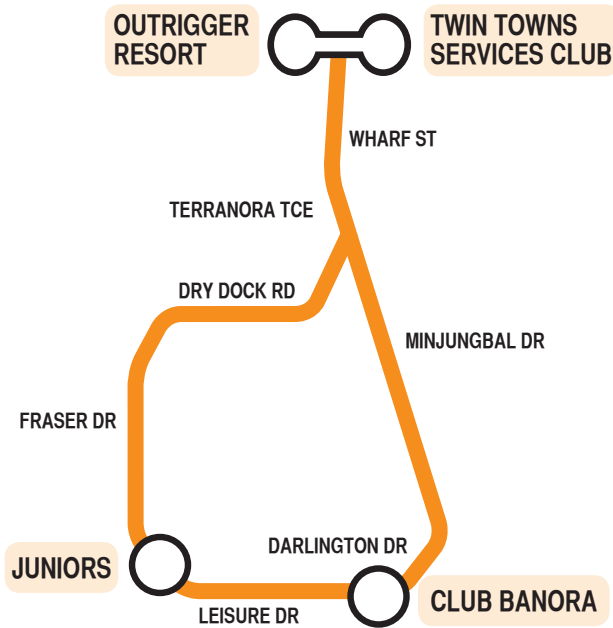

DEPARTURE TIMES

TWIN TOWNS SERVICES CLUB		TWIN TOWNS CLUB BANORA		TWIN TOWNS JUNIORS	
QLD	NSW	QLD	NSW	QLD	NSW
9:00am Mon - Fri	10:00am Mon - Fri	9:15am Mon - Fri	10:15am Mon - Fri	9:30am Mon - Fri	10:30am Mon - Fri
10:00am	11:00am	10:15am*	11:15am*	10:30am*	11:30am*
11:00am	12:00noon	11:15am	12:15pm	11:30am	12:30pm
12:00noon	1:00pm	1:00pm	2:00pm	1:15pm	2:15pm
2:00pm	3:00pm	3:00pm*	4:00pm*		
3:00pm	4:00pm	3:15pm	4:15pm	3:30pm	4:30pm
4:00pm	5:00pm	4:15pm	5:15pm	4:30pm	5:30pm
5:00pm	6:00pm	5:15pm	6:15pm	5:30pm	6:30pm
7:00pm	8:00pm	7:15pm	8:15pm	7:30pm	8:30pm
8:00pm**	9:00pm**	8:15pm**	9:15pm**	8:30pm**	9:30pm**
9:00pm	10:00pm	9:15pm	10:15pm	9:30pm	10:30pm
10:00pm	11:00pm	10:10pm	11:10pm	10:15pm Fri & Sat	11:15pm
11:00pm Fri & Sat	12:00pm*	11:15pm Fri & Sat	12:15pm*		

*Connects with Coast Route **Last run Sunday night.
No 9:00am bus on public holidays

Timetable

bus routes

- Coastal Route
- Club to Club
- Kennedy Drive