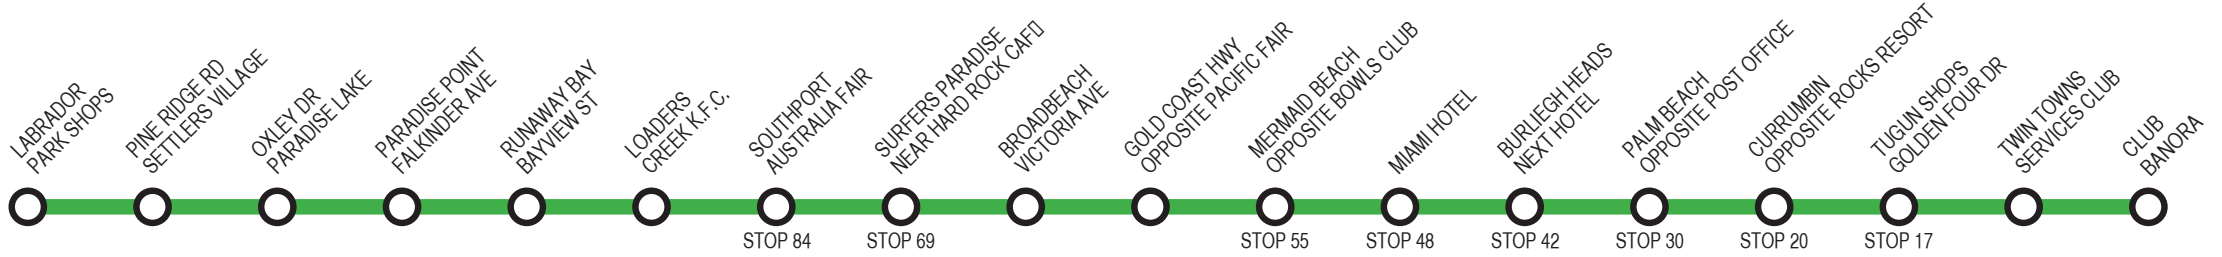

*Connects with Coast Route **Last run Sunday night.
No 9:00am bus on public holidays

Timetable

bus routes

- Coastal Route
- Club to Club
- Kennedy Drive

KENNEDY DRIVE NSW TIME

DEPARTURE TIMES

Monday - Friday only		9:40am	9:42am	9:44am	9:45am	9:47am	9:49am	9:56am
2:30pm	2:32pm	2:34pm	2:39pm	2:41pm	2:43pm	2:44pm	2:46pm	2:48pm
7:30pm	7:32pm	7:34pm	7:39pm	7:41pm	7:43pm	7:44pm	7:46pm	7:48pm

Service for Members & their guests. Visitors must satisfy sign in requirements

Ph: (07) 5536 2277

www.twintowns.com.au

COAST ROUTE - LABRADOR TO TWIN TOWNS

Pick up points listed. For any additional stops not listed on the route below PLEASE HAIL DRIVER. Please be at stop 5 minutes early as all times are approximate.

QLD TIME DEPARTURE TIMES

	LABRADOR PARK SHOPS	PINE RIDGE RD SETTLERS VILLAGE	OXLEY DR PARADISE LAKE	PARADISE POINT FALKINDER AVE	RUNAWAY BAY BAYVIEW ST	LOADERS CREEK K.F.C.	SOUTHPORT AUSTRALIA FAIR	SURFERS PARADISE NEAR HARD ROCK CAFE	BROADBEACH VICTORIA AVE	GOLD COAST HWY OPPOSITE PACIFIC FAIR	MERMAID BEACH OPPOSITE BOWLS CLUB	MIAMI HOTEL	BURLEIGH HEADS NEXT HOTEL	PALM BEACH OPPOSITE POST OFFICE	CURRUMBIN OPPOSITE ROCKS RESORT	TUGUN SHOPS GOLDEN FOUR DR	TWIN TOWNS SERVICES CLUB	CLUB BANORA	
Daily Morning Run	8:20am	8:25am	8:30am	8:35am	8:40am	8:50am	8:55am	9:05am	9:10am	9:13am	9:15am	9:20am	9:25am	9:35am	9:40am	9:45am	9:55am	10:20am	
Express Mon - Fri	(Does not run on Public Holidays)							10:23am	10:33am	10:38am	10:41am	10:43am	10:48am	10:53am	10:58am	11:03am	11:08am	11:18am	
Wed, Thurs & Sat Evenings	5:00pm	5:05pm	5:10pm	5:15pm	5:20pm	5:30pm	5:35pm	5:45pm	5:50pm	5:53pm	5:55pm	6:00pm	6:05pm	6:10pm	6:15pm	6:20pm	6:30pm	6:40pm	
Fri Evenings	5:30pm	5:35pm	5:40pm	5:45pm	5:50pm	6:00pm	6:05pm	6:15pm	6:20pm	6:23pm	6:25pm	6:30pm	6:35pm	6:40pm	6:45pm	6:50pm	7:00pm	7:15pm	