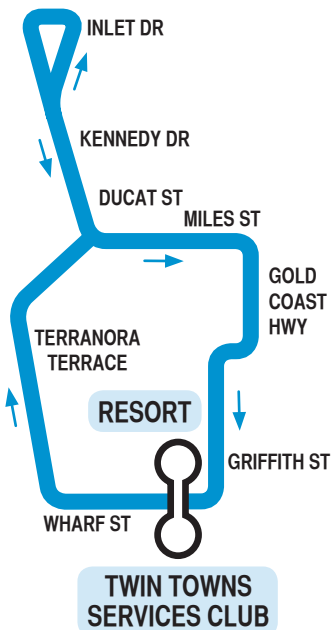

*Connects with Coast Route **Last run Sunday night.
No 9:00am bus on public holidays

Timetable

bus routes

- Coastal Route
- Club to Club
- Kennedy Drive

KENNEDY DRIVE NSW TIME

DEPARTURE TIMES

Monday - Friday only		9:40am	9:42am	9:44am	9:45am	9:47am	9:49am	9:56am
2:30pm	2:32pm	2:34pm	2:39pm	2:41pm	2:43pm	2:44pm	2:46pm	2:48pm
7:30pm	7:32pm	7:34pm	7:39pm	7:41pm	7:43pm	7:44pm	7:46pm	7:48pm

Service for Members & their guests. Visitors must satisfy sign in requirements

Ph: (07) 5536 2277

www.twintowns.com.au

COAST ROUTE - LABRADOR TO TWIN TOWNS

Pick up points listed. For any additional stops not listed on the route below PLEASE HAIL DRIVER. Please be at stop 5 minutes early as all times are approximate.

QLD TIME DEPARTURE TIMES

	LABRADOR PARK SHOPS	PINE RIDGE RD SETTLERS VILLAGE	OXLEY DR PARADISE LAKE	PARADISE POINT FALKINDER AVE	RUNAWAY BAY BAYVIEW ST	LOADERS CREEK K.F.C.	SOUTHPORT AUSTRALIA FAIR	SURFERS PARADISE NEAR HARD ROCK CAFE	BROADBEACH VICTORIA AVE	GOLD COAST HWY OPPOSITE PACIFIC FAIR	MERMAID BEACH OPPOSITE BOWLS CLUB	MIAMI HOTEL	BURLEIGH HEADS NEXT HOTEL	PALM BEACH OPPOSITE POST OFFICE	CURRUMBIN OPPOSITE ROCKS RESORT	TUGUN SHOPS GOLDEN FOUR DR	TWIN TOWNS SERVICES CLUB	CLUB BANORA	
Daily Morning Run	8:20am	8:25am	8:30am	8:35am	8:40am	8:50am	8:55am	9:05am	9:10am	9:13am	9:15am	9:20am	9:25am	9:35am	9:40am	9:45am	9:55am	10:20am	
Express Mon - Fri	(Does not run on Public Holidays)							10:23am	10:33am	10:38am	10:41am	10:43am	10:48am	10:53am	10:58am	11:03am	11:08am	11:18am	
Wed, Thurs & Sat Evenings	5:00pm	5:05pm	5:10pm	5:15pm	5:20pm	5:30pm	5:35pm	5:45pm	5:50pm	5:53pm	5:55pm	6:00pm	6:05pm	6:10pm	6:15pm	6:20pm	6:30pm	6:40pm	
Fri Evenings	5:30pm	5:35pm	5:40pm	5:45pm	5:50pm	6:00pm	6:05pm	6:15pm	6:20pm	6:23pm	6:25pm	6:30pm	6:35pm	6:40pm	6:45pm	6:50pm	7:00pm	7:15pm	

COAST ROUTE MAP